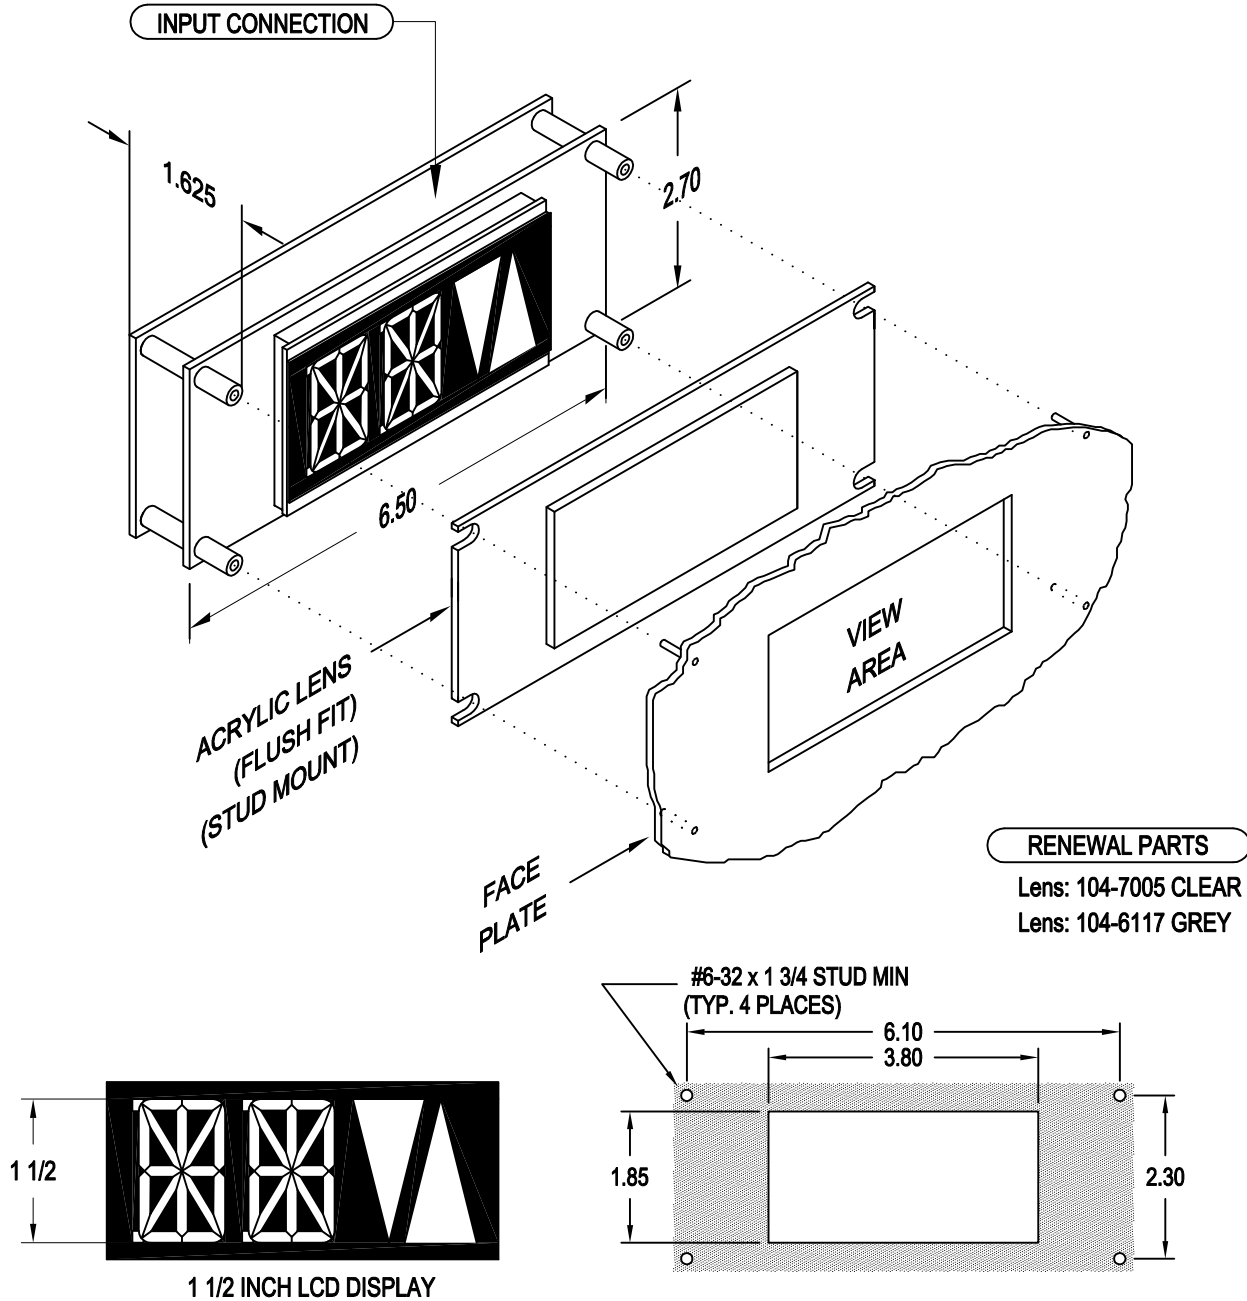

C.E. Electronics, Inc.
2107 Industrial Drive
Bryan, OH 43506
PH (419) 636-6705 FX (419) 636-2516
www.ceelectronics.com

OB215-XX

Ver. 1 Rel. 8/03/2015

MICRO COMM®
DISPLAYS

BLUE BACKGROUND LIQUID CRYSTAL DISPLAY

Blue Liquid crystal display indicator with dual digits and arrow for floor position as well as car direction. All alphanumeric characters and up/down arrows can be displayed in either single or double digit floor designations.

Typical Applications

- Car-OP Panel
- Transom
- Car and hall fixtures

Features

- Long life LED backlighting
- Fast, 4-wire hookup
- Self testing
- Alternate message
- Passing chime output
- Error detection and correction feature
- Otis 411 car data link hook up
- No R55 card needed
- Deep blue crystal with white back light

TO ORDER - SPECIFY OB215 -X X

DIGITS & ARROW COLOR:

"W" = WHITE

"A" = AMBER

LENS:

"C" = CLEAR

"G" = GREY

"X" = NO LENS