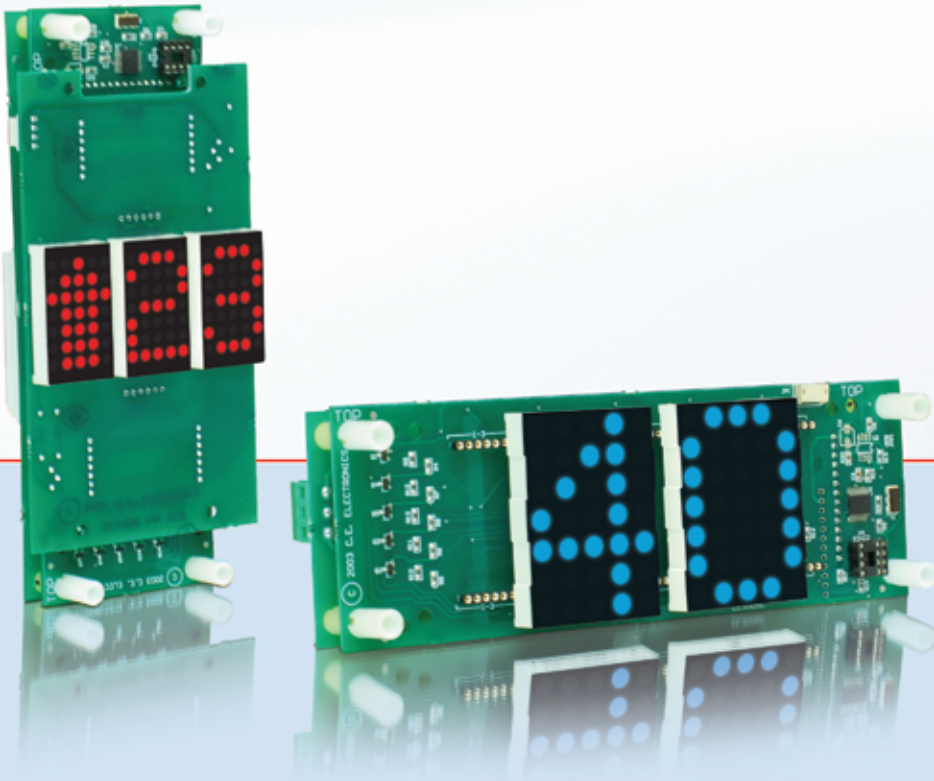

# DOT MATRIX

1 to 4 digit formats • red, white, blue, green, amber

The Dot Matrix series is a low cost alternative to multi-light position indicators, while offering a full family of features. We have a wide variety of displays to choose from; 1 – 4 characters, with or without arrows, in 1” and 2” characters. ● ● ● ● ●