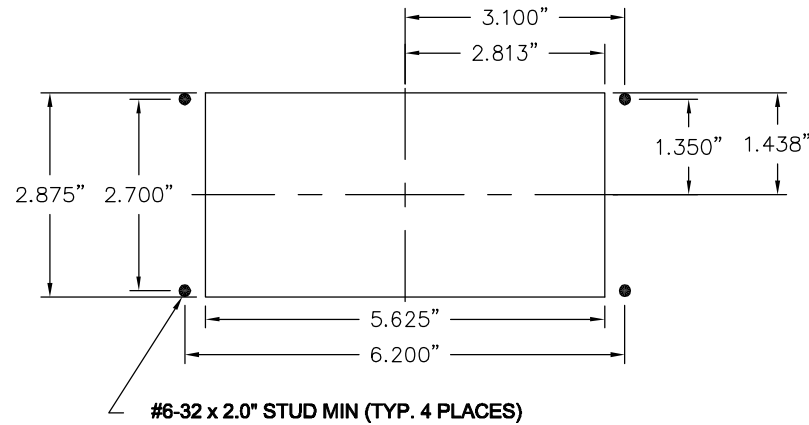

# 70100006

Ver. 1 Rel. 06/06/02

**METAL**

**COVERPLATE for MH222-XXX**

**DETAIL**

**NOTES:**

- #4 STAINLESS STEEL, .125"
- HORIZONTAL GRAIN
- BEVELED EDGES - APPROXIMATELY 15°
- BOX REQUIRED, 3.5" DEEP
- COUNTERSINK MOUNTING HOLES FOR #10-32 TAMPERPROOF SCREW