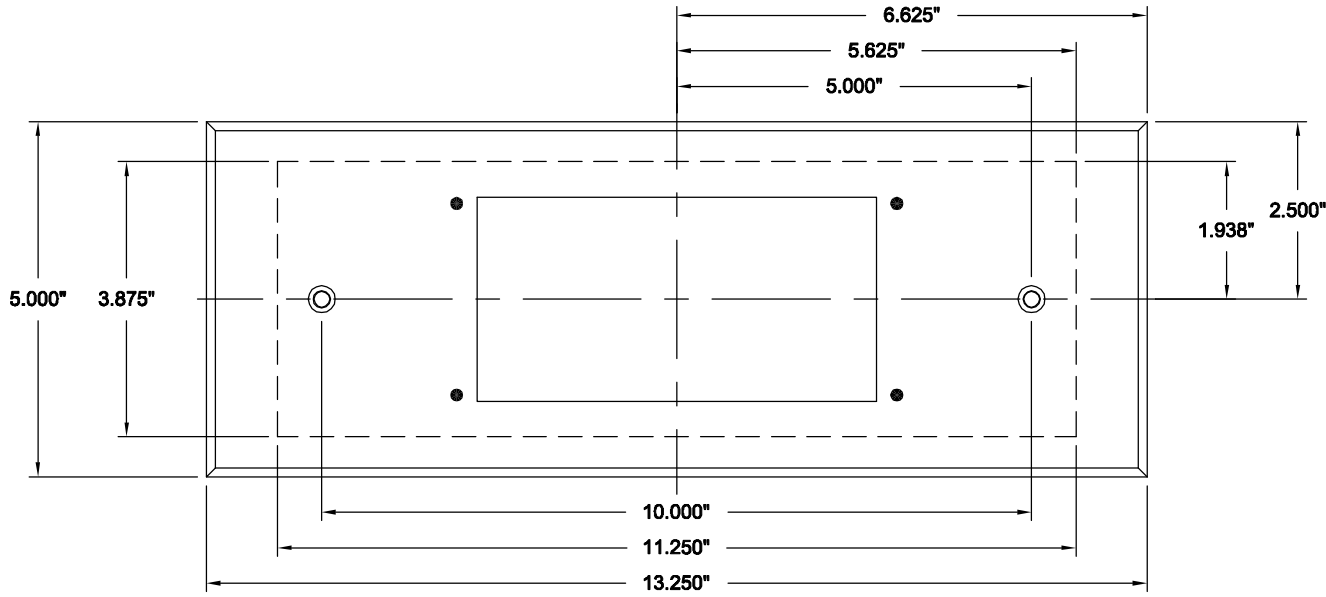

# 70100006

Ver. 1 Rel. 06/06/02

**METAL**

**COVERPLATE for MH222-XXX**

**DETAIL**

**NOTES:**

- #4 STAINLESS STEEL, .125"
- HORIZONTAL GRAIN
- BEVELED EDGES - APPROXIMATELY 15°
- BOX REQUIRED, 3.5" DEEP
- COUNTERSINK MOUNTING HOLES FOR #10-32 TAMPERPROOF SCREW