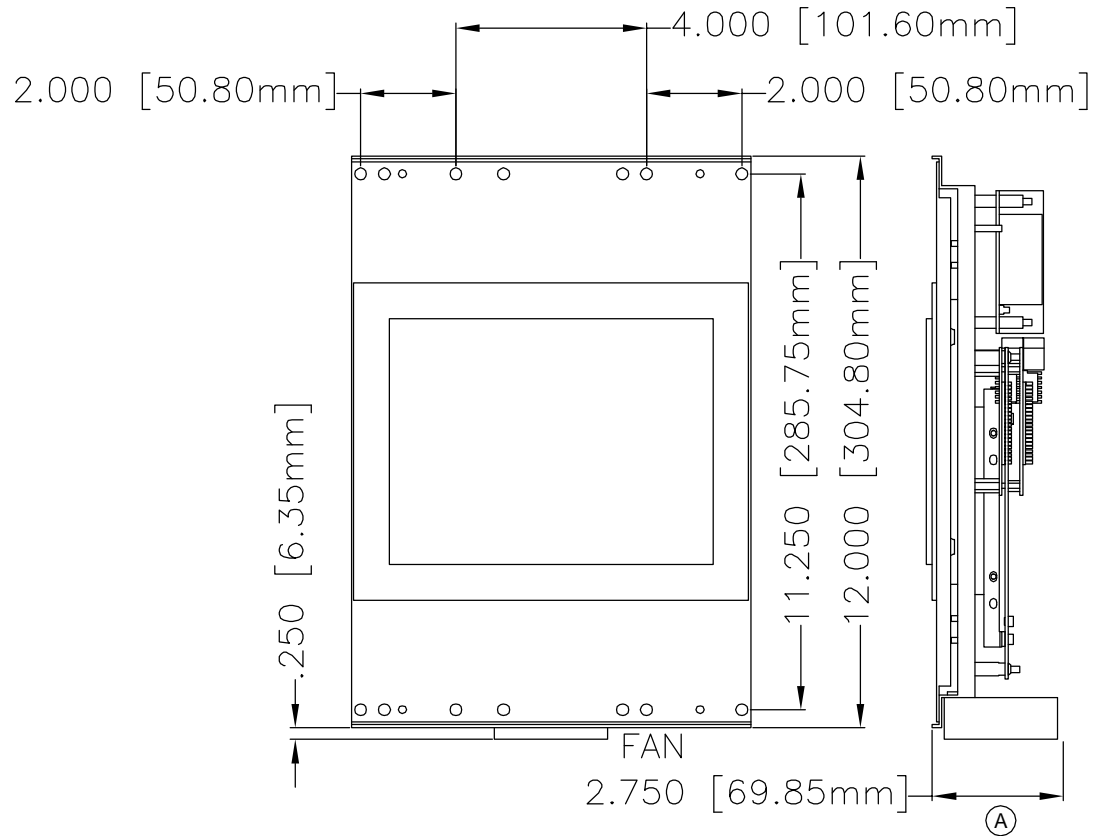

DD084-1

Ver. 1 Rel. 01/25/06

BOARDS SHOWN ARE FOR
STANDARD/COMPOSITE
VIDEO CONFIGURATION

NOTES:

STANDARD 8.4 TFT UNIT:

- Ⓐ Recommended minimum depth with basic unit of at least 2.875" [73.025mm] with a standard 1/8" step lens.

LENS NUMBER:	BOARD # & REV:
APPROVED BY:	
Signature: _____	
Date: _____	
Company: _____	

DATE DRAWN: 1/10/06	LAST DATE REVISED	SCALE NONE	PART #:
DRAWN BY: D.W.S.	TOLERANCE UNLESS OTHERWISE SPECIFIED: +0.015, -0.015		C.E. ELECTRONICS, INC. 2107 Industrial Drive Bryan, Ohio 43506 (419) 636-6705
REQUESTED BY:	TOLERANCE FOR CUTOUT (WINDOW): +0.020, -0.000		
TITLE:	DWG. NO. DD084-1	REV:	