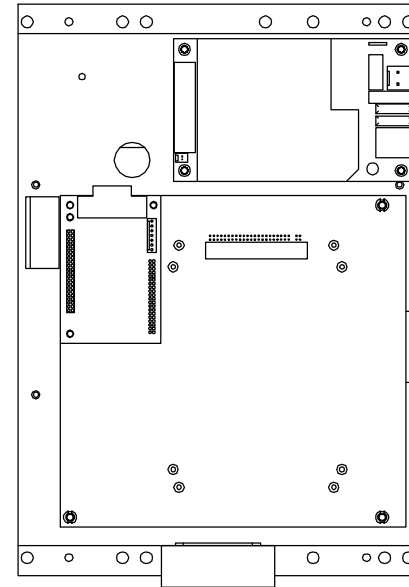

DD084-1

Ver. 1 Rel. 01/25/06

BOARDS SHOWN ARE FOR
STANDARD/COMPOSITE
VIDEO CONFIGURATION

NOTES:

STANDARD 8.4 TFT UNIT:

- Ⓐ Recommended minimum depth with basic unit of at least 2.875" [73.025mm] with a standard 1/8" step lens.

LENS NUMBER:	BOARD # & REV:
APPROVED BY:	
Signature: _____	
Date: _____	
Company: _____	

DATE DRAWN: 1/10/06	LAST DATE REVISED	SCALE NONE	PART #:
DRAWN BY: D.W.S.	TOLERANCE UNLESS OTHERWISE SPECIFIED: +0.015, -0.015		C.E. ELECTRONICS, INC. 2107 Industrial Drive Bryan, Ohio 43506 (419) 636-6705
REQUESTED BY:	TOLERANCE FOR CUTOUT (WINDOW): +0.020, -0.000		
TITLE:	DWG. NO. DD084-1	REV:	