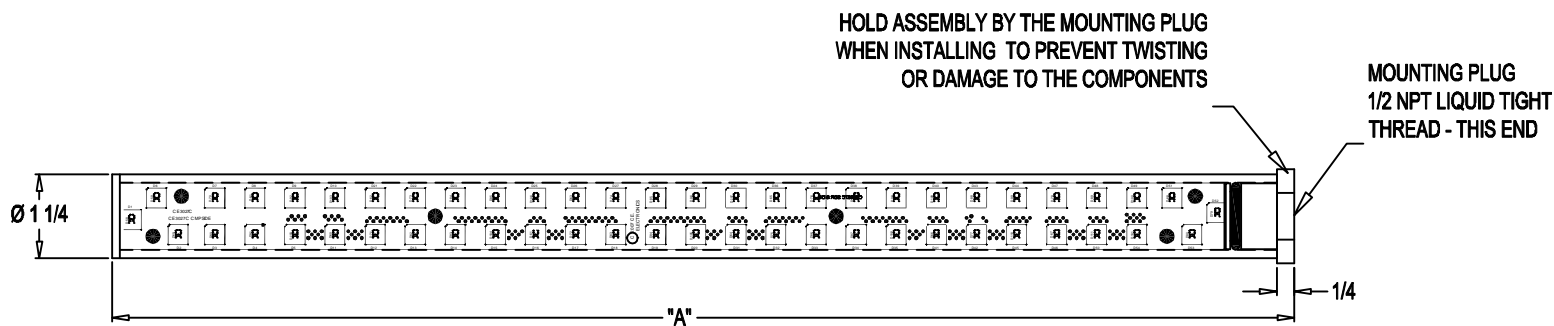

C.E. Electronics, Inc.
 2107 Industrial Drive
 Bryan, OH 43506
 PH (419) 636-6705 FX (419) 636-2516
 www.ccelectronics.com

LFRXX-XXXX

Ver. 3 Rel. 05/26/2010

ACCESSORIES

Features:

- Indirect Cab Illumination
- Escalators
- Moving Walkways
- Step Lights
- Enhances Safety
- Reduces Liability
- Long Life
- Reduces Maintenance
- Liquid Tight Construction

Energy Usage:

- 8 inch = 2.5 Watt
- 16 inch = 5 Watt

TO ORDER - SPECIFY LFRXX - X X X X

LENGTH:

- 08 = 8 INCH
- 16 = 16 INCH

COLOR:

- R = RED
- G = GREEN
- B = BLUE
- W = WHITE

VOLTAGE:

- 024 = 24 VOLT
- 048 = 48 VOLT
- 120 = 120 VOLT

"A" = 9-3/8 (8 INCH MODEL)
 17-3/4 (16 INCH MODEL)