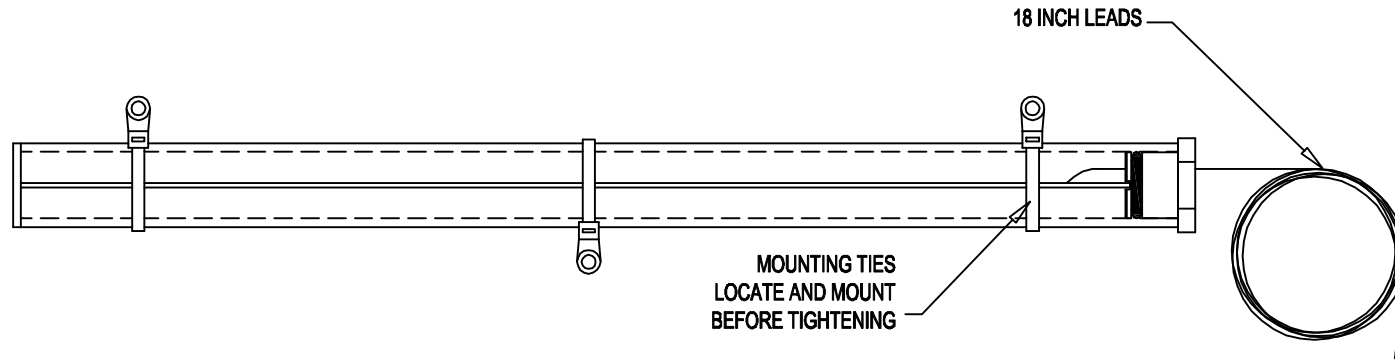

C.E. Electronics, Inc.
 2107 Industrial Drive
 Bryan, OH 43506
 PH (419) 636-6705 FX (419) 636-2516
 www.ccelectronics.com

LFRXX-XXXX

Ver. 3 Rel. 05/26/2010

ACCESSORIES

Features:

- Indirect Cab Illumination
- Escalators
- Moving Walkways
- Step Lights
- Enhances Safety
- Reduces Liability
- Long Life
- Reduces Maintenance
- Liquid Tight Construction

Energy Usage:

- 8 inch = 2.5 Watt
- 16 inch = 5 Watt

TO ORDER - SPECIFY LFRXX - X X X X

LENGTH:

- 08 = 8 INCH
- 16 = 16 INCH

COLOR:

- R = RED
- G = GREEN
- B = BLUE
- W = WHITE

VOLTAGE:

- 024 = 24 VOLT
- 048 = 48 VOLT
- 120 = 120 VOLT

"A" = 9-3/8 (8 INCH MODEL)
 17-3/4 (16 INCH MODEL)